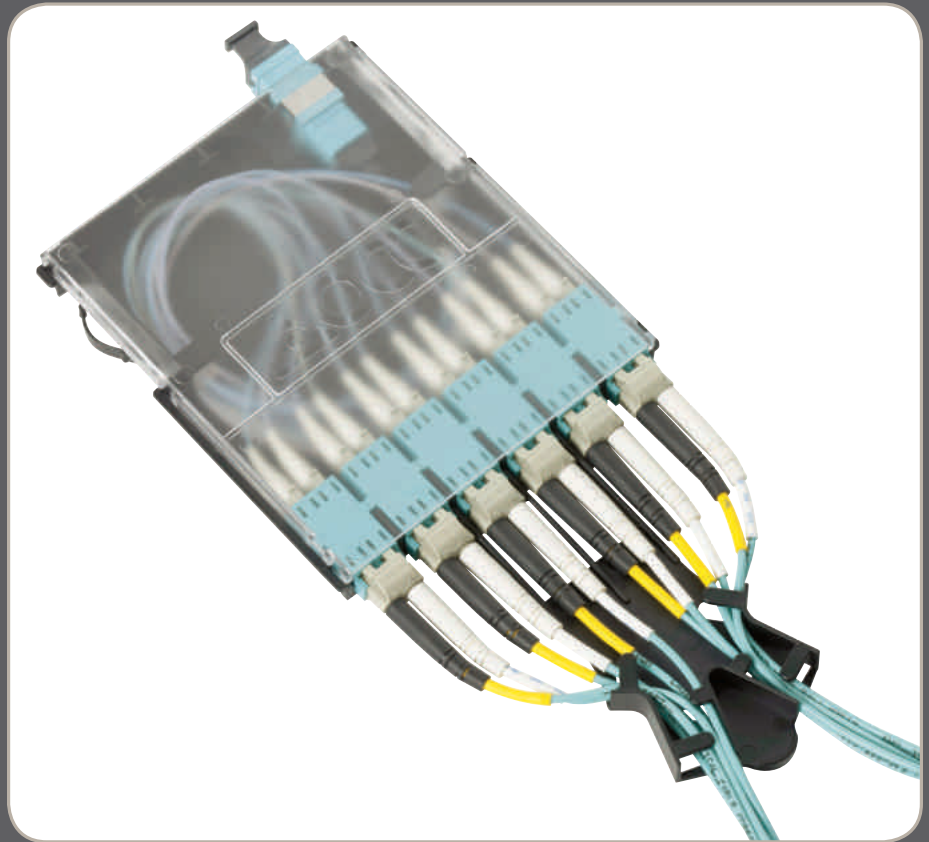

PROCYON™ MTP-LC CASSETTE

Part of OCC's Procyon™ family of high performance, easy to install data center solutions

The Procyon™ Fiber Cassette by Optical Cable Corporation is designed to provide easy transition of trunk cables terminated with MTP connections to LC duplex connectivity in your data center. It is part of an overall pre-terminated cabling architecture, with a small form factor, integrated cable management and cassette extraction features, it delivers high-density and at the same time maintains easy accessibility.

Features & Benefits:

- Accommodates 1 MTP to 12 LC fiber connections
- Integrated left or right directive management
- Pull tab feature for easy cassette extraction
- Proprietary bow clip positioning and retention mechanism
- Clear cover for easy visual inspection
- Easily upgradable to 40/100 GBit/s Ethernet by replacing with an MTP-MTP cassette
- Can be inserted in forward or reverse orientation

Applications:

- High-density
- Data Center
- Horizontal panel for server/storage cabinets
- Vertical panel chassis for switching cabinets
- Any bulk transport of LC duplex connections in a trunk cable
- 10Gbit/s Ethernet
- Fiber channel for storage area networks

Procyon MTP-LC Cassette

PROCYON™ MTP-LC CASSETTE

Part of OCC's Procyon™ family of high performance, easy to install data center solutions

Procyon MTP-LC Cassette

Close-up of pull tab

Procyon MTP-LC Cassette loaded in Procyon Panel