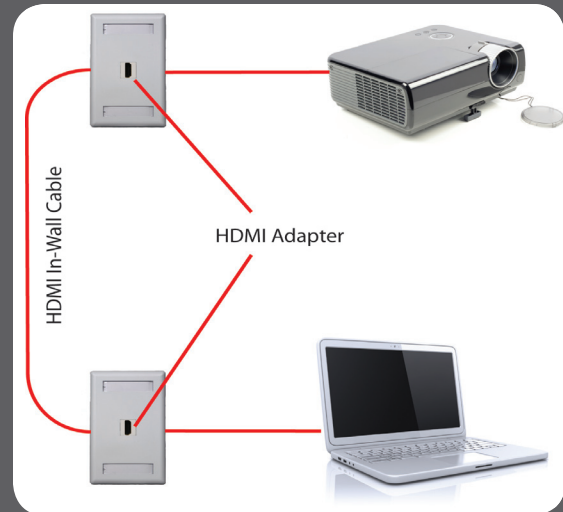

HDMI KMJ COUPLER

High Definition Multimedia Interface Feed-Thru Coupler

OCC is pleased to announce the addition of a HDMI (High Definition Multimedia Interface) Feed-Thru coupler to our KMJ Keystone Adapter product line.

HDMI technology has become the de facto standard for interconnecting HD equipment. HDMI transmits uncompressed, high-definition digital video, multi-channel surround audio, and advanced control data through a single cable. The HDMI KMJ Coupler provides the capability to create a custom high definition interconnect solution between a digital AV source and display. The coupler easily snaps into any OCC KMJ faceplate and is ideal for commercial or residential applications such as conference rooms, classrooms, or media rooms.

* Typical A/V Interconnect Application

Features & Benefits:

- Supports 10.2Gbps, 720p, 1080i, 1080p, 4k x 2k, Deep Color, 3D
- HDMI Ethernet with Audio Return Channel, CEC, and HDCP
- Compatible with all KMJ faceplates
- Accepts HDMI cables with Type A plugs
- Available in bright white
- ABS Plastic (UL 94-V0 flammability test)
- Contacts: 15 μ inch gold plated
- Overall dimensions: 1.29" (32.9mm) x 0.87" (22.28mm) x 0.63" (16.1mm)