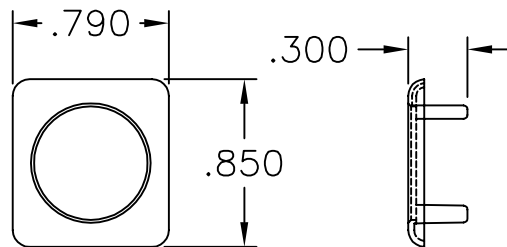

BEZEL

AARCA11	AXCESS ADAPTER, RCA, BROWN
AARCA10	AXCESS ADAPTER, RCA, PURPLE
AARCA09	AXCESS ADAPTER, RCA, YELLOW
AARCA08	AXCESS ADAPTER, RCA, ORANGE
AARCA07	AXCESS ADAPTER, RCA, WHITE
AARCA06	AXCESS ADAPTER, RCA, GRAY
AARCA05	AXCESS ADAPTER, RCA, BLUE
AARCA04	AXCESS ADAPTER, RCA, GREEN
AARCA03	AXCESS ADAPTER, RCA, RED
AARCA02	AXCESS ADAPTER, RCA, BLACK
AARCA01	AXCESS ADAPTER, RCA, OFF. WHITE
AARCA00	AXCESS ADAPTER, RCA, ELEC. IVORY
OCC PART NO.	DESCRIPTION