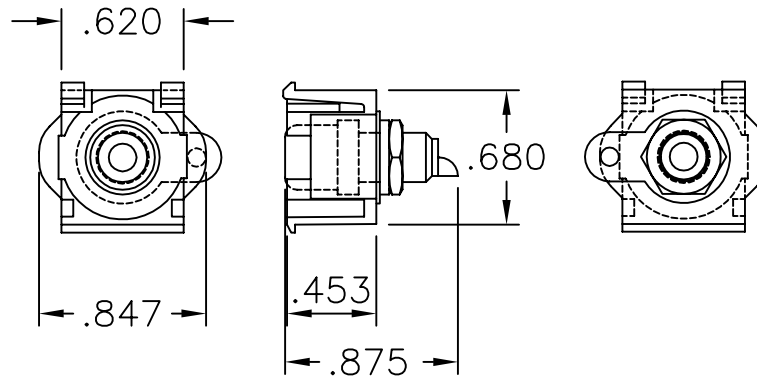

OPTIONAL COLOR BEZELS CAN BE ORDERED BY REPLACING "XX" WITH COLOR CODE.
EXAMPLE: AARCA02 = BLACK

BEZEL COLOR CHART

00 ELECTRICAL IVORY	06 DATA GRAY
01 OFFICE WHITE	07 WHITE
02 BLACK	08 ORANGE
03 RED	09 YELLOW
04 GREEN	10 PURPLE
05 BLUE	11 BROWN

PROPOSED EIA/TIA 606 COLOR CODED IDENTIFICATION SYSTEM

TERMINATION TYPE	COLOR	SUPERIOR COLOR CODE
DEMARCATON POINT	ORANGE	08
NETWORK COMMUNICATIONS	GREEN	04
COMMON EQUIPMENT	PURPLE	10
FIRST LEVEL BACKBONE	WHITE	07
SECOND LEVEL BACKBONE	GRAY	06
STATION	BLUE	05
INTERBUILDING BACKBONE	BROWN	11
MISCELLANEOUS	YELLOW	09
KEY TELEPHONE SYSTEMS	RED	03

UNCONTROLLED COPY

UNLESS OTHERWISE SPECIFIED
DIMENSIONS ARE IN INCHES
TOLERANCES:
FRACTIONS $\pm 1/32"$
ANGLES $\pm 1/2"$
3 PLACE DECIMALS $\pm .005"$
2 PLACE DECIMALS $\pm .01"$

THIS DRAWING AND THE DESIGN SHOWN ARE THE
PROPERTY OF OPTICAL CABLE CORPORATION
AND MAY NOT BE USED AS THE BASIS FOR MANU-
FACTURE OR SALE WITHOUT SPECIFIC WRITTEN
PERMISSION OF OPTICAL CABLE CORPORATION.

DRAWN BY D.A.HOLBERT DATE 7/30/01

CHECKED BY R.B.SMITH DATE 12/30/01

ENGINEER J.YANIK DATE 7/30/01

APPROVED H.JOHNSON DATE 2/22/10

PREVIOUS DWG

NEXT DWG

FILENAME C101565A.DWG

5290 Concourse Drive
Roanoke, VA 24019
Phone: 800-622-7711
Fax: 540-265-0724
www.occfiber.com

DWG TITLE

BEZEL KIT, RCA SNAP-IN
ADAPTER & BEZEL

SIZE
A

DWG NO.

C101565

REV
A

SCALE NONE

SHEET 1 OF 1

REVISIONS					
REV	SHT	DESCRIPTION	DATE	ECN	CHECKED
A	ALL	RELEASE NEW	7/30/01	NEW	RBS

RCA ADAPTER ASSEMBLY