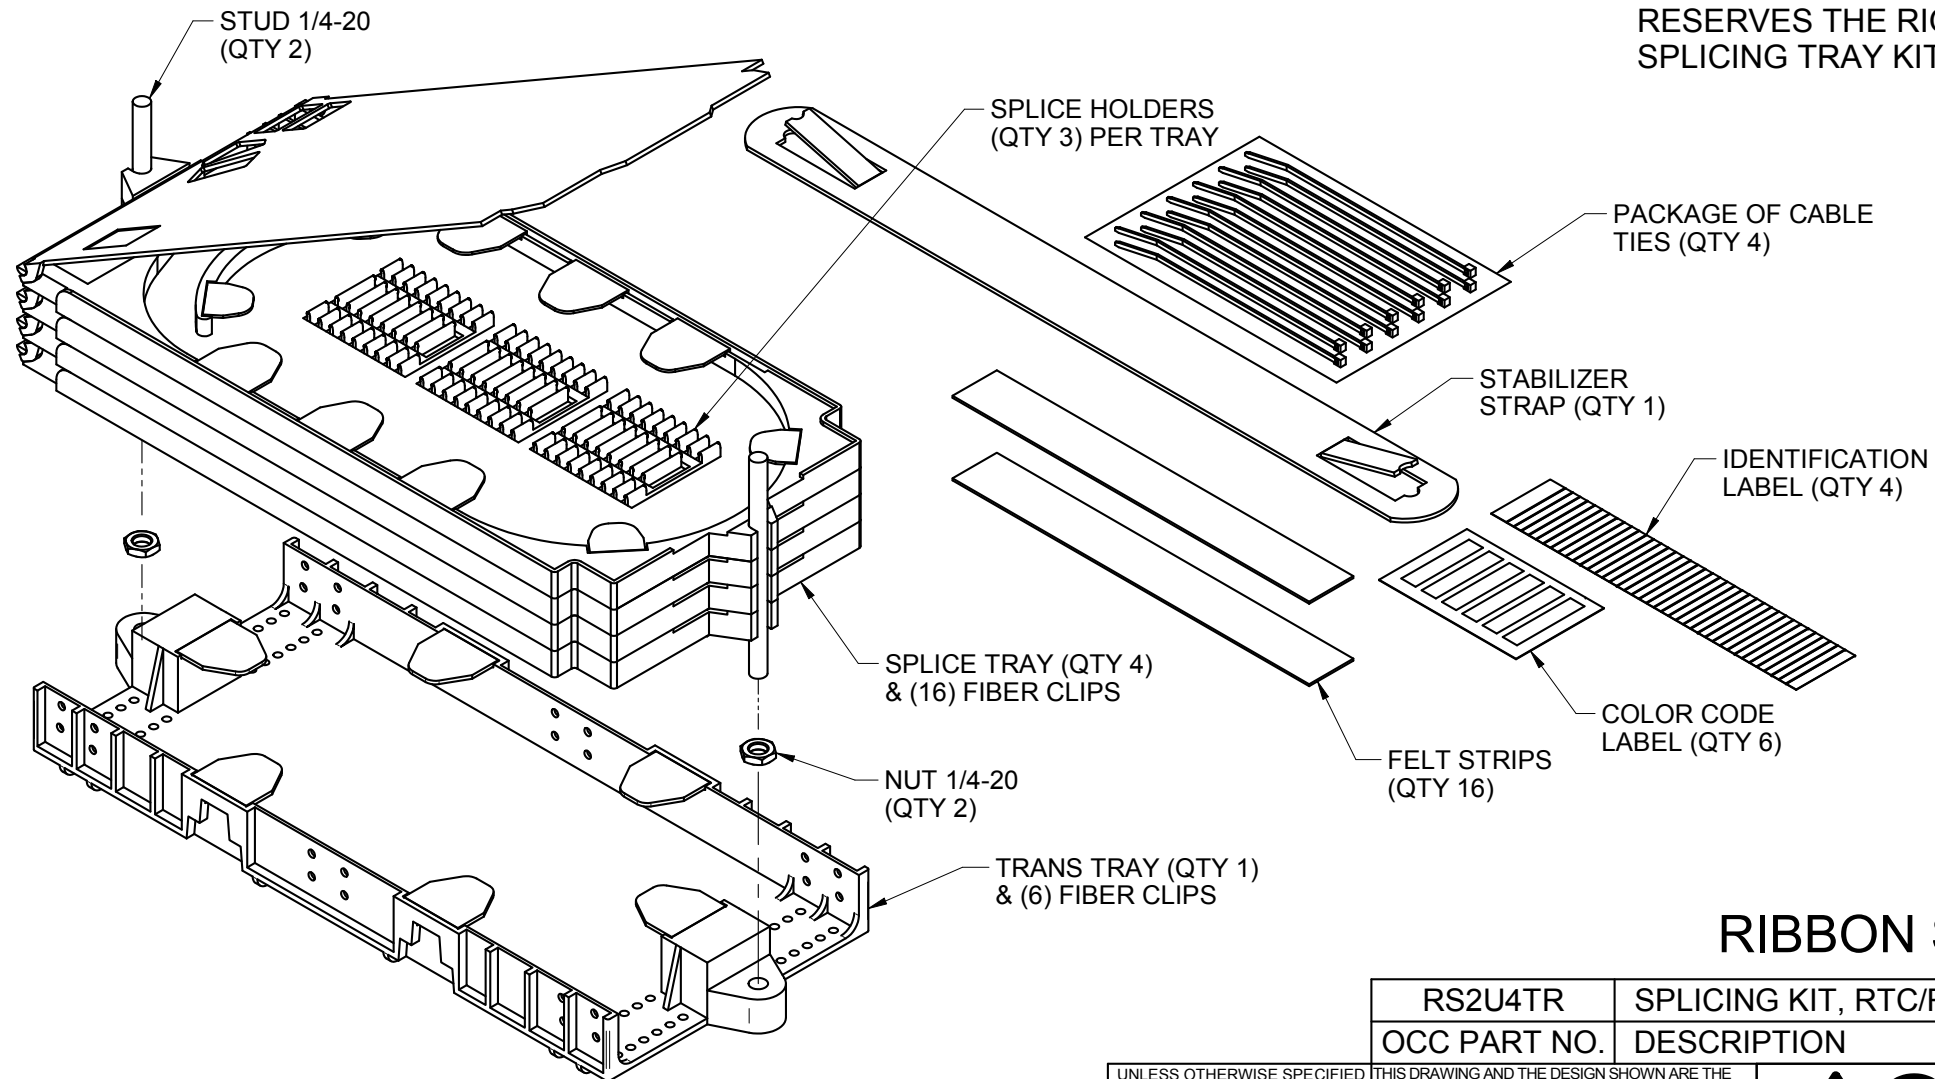

"OPTICAL CABLE CORPORATION (OCC)  
RESERVES THE RIGHT TO REVISE ANY  
SPlicing TRAY KIT SPECIFICATIONS."

## RIBBON SPLICE TRAY

NOTES: UNLESS OTHERWISE SPECIFIED.

1. SPlicing TRAY KITS ARE PROVIDED WITH ITEMS SHOWN.

**UNCONTROLLED COPY**

UNLESS OTHERWISE SPECIFIED  
DIMENSIONS ARE IN INCHES.  
TOLERANCES: FRACTIONS  $\pm 1/32"$   
ANGLES  $\pm 1/2"$   
3 PLACE DECIMALS  $\pm .005"$   
2 PLACE DECIMALS  $\pm .01"$

MATERIAL  
SEE BILL OF MATERIAL

FINISH  
SEE NOTES

RS2U4TR	SPlicing KIT, RTC/RTS, 2 UNIT, 4 TRAYS			
OCC PART NO.	DESCRIPTION			
DRAWN D.A.HOLBERT	DATE 2/21/14	 <p>33 Superior Way Swannanoa, NC 28778 Phone: 828-298-2260 Fax: 828-298-2487 www.occfiber.com</p>		
CHECKED S.PORACH	DATE 2/21/14			
ENGINEER J.YANIK	DATE 2/21/14			
APPROVED J.HOWE	DATE 2/27/16			
PREVIOUS DWG		SIZE B	DWG NO. <b>C11178304</b>	REV B
NEXT DWG	FILENAME C11178304B.dft	SCALE: NONE	SHEET 1 OF 1	