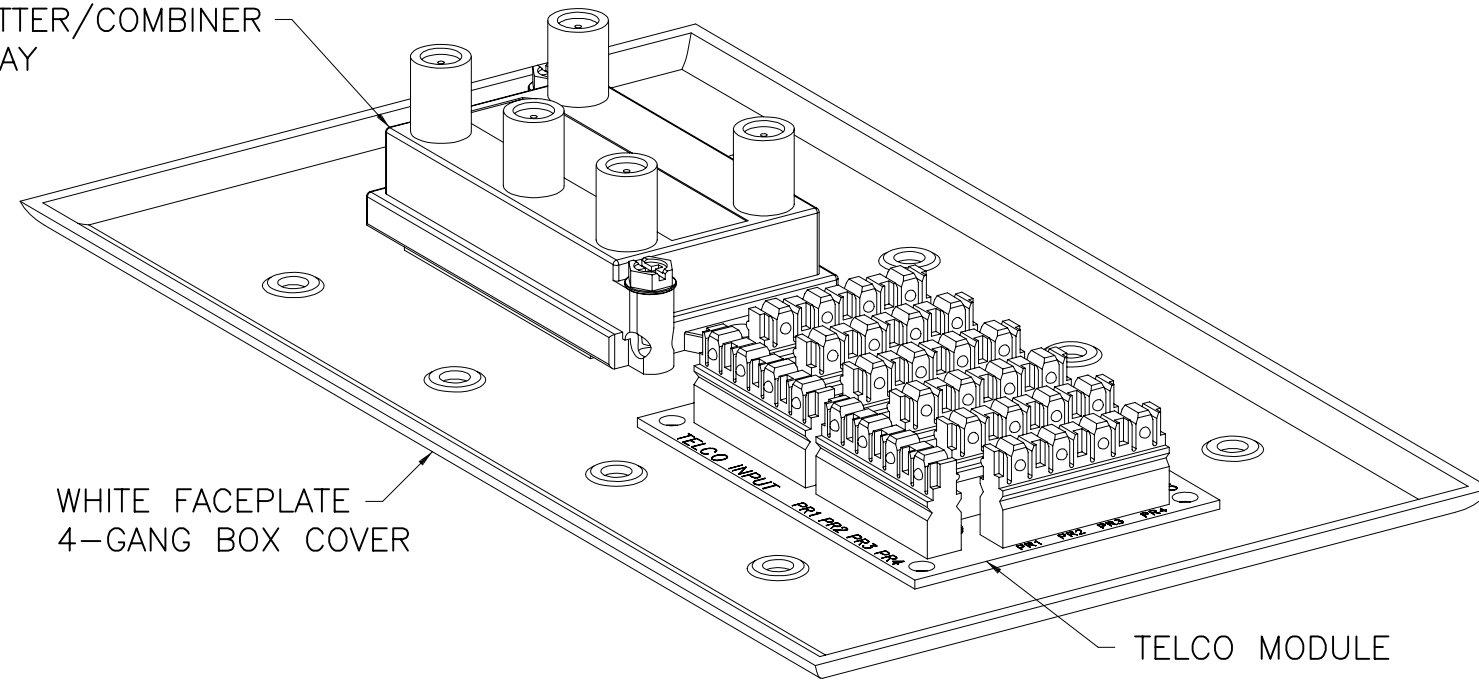

REV		SHT		DESCRIPTION	DATE	ECN	CHECKED
A		ALL		RELEASE NEW	3/17/04	NEW	RBS

SPLITTER/COMBINER  
4-WAY

WHITE FACEPLATE  
4-GANG BOX COVER

TELCO MODULE

HAX-WP407V4-07	HOME ACCESS, WHITE FACEPLATE, WITH TELCO MODULE AND SPLITTER
OCC PART NO.	DESCRIPTION

**UNCONTROLLED COPY**

UNLESS OTHERWISE SPECIFIED  
DIMENSIONS ARE IN INCHES  
TOLERANCES:  
FRACTIONS ±1/32"  
ANGLES ±1/2°  
3 PLACE DECIMALS ±.005"  
2 PLACE DECIMALS ±.01"

THIS DRAWING AND THE DESIGN SHOWN ARE THE  
PROPERTY OF OPTICAL CABLE CORPORATION AND  
MAY NOT BE USED AS THE BASIS FOR MANU-  
FACTURE OR SALE WITHOUT SPECIFIC WRITTEN  
PERMISSION OF OPTICAL CABLE CORPORATION.