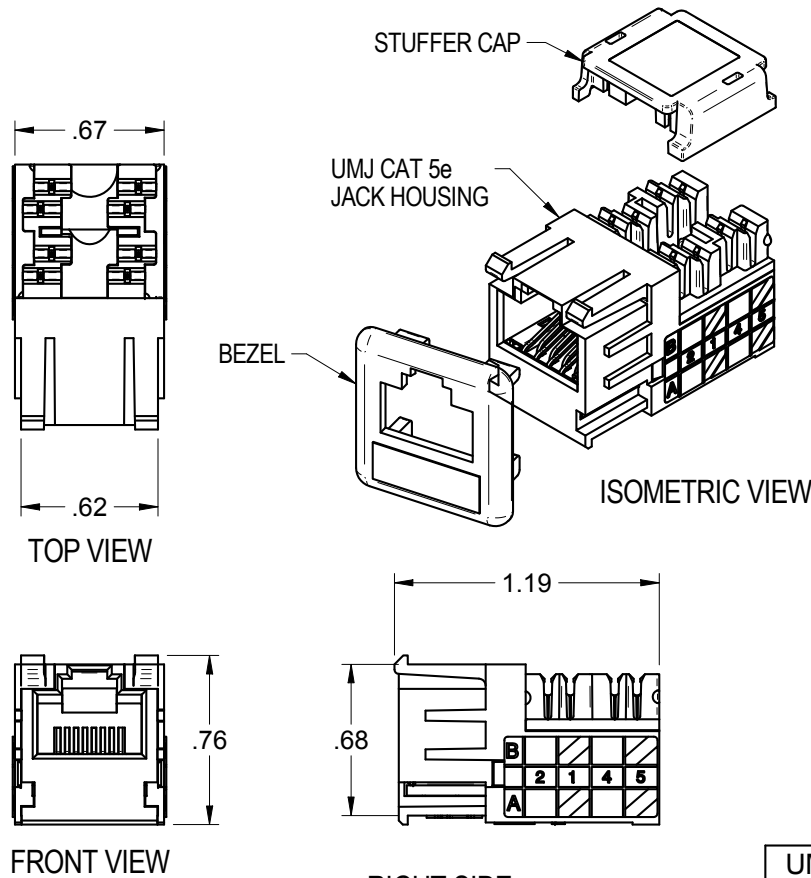

APPLICATIONS:

- ANALOG VOICE / VOIP / IPTV
- 10 / 100 / 1000 BASE-T ETHERNET
- IEEE 802.3 AF / AT PoE

SPECIFICATIONS:

- ANSI / TIA-568-C.2 CATEGORY 5e
- ANSI / TIA-968-A
- IEC 60603-7

MATERIALS:

- JACK HOUSING: UL 94V-0 RATED THERMOPLASTIC MODULAR INTERFACE MATING CONTACT
- MATERIAL: BERYLLIUM COPPER
- PLATING: 50 MICRO-INCH (MIN) HARD GOLD OVER 100 MICRO-INCH (MIN) NICKEL OR APPROVED ALTERNATE PLATING PROCESS
- INSERTIONS / WITHDRAWALS: ≥750
- 110-STYLE IDC TERMINAL
- MATERIAL: PHOSPHOR BRONZE
- PLATING: 100 MICRO-INCH (MIN) MATTE TIN OVER 50 MICRO-INCH (MIN) NICKEL
- WIRE GAUGE RANGE: 22-26 AWG
- INSERTIONS / WITHDRAWALS: ≥200

CODE & COMPLIANCE:

- UL LISTED
- CSA CERTIFIED
- E.U. RoHS DIRECTIVE 2002/95/EC COMPLIANT

"OPTICAL CABLE CORPORATION (OCC) RESERVES THE RIGHT TO REVISE ANY AND ALL DESIGN SPECIFICATIONS."

8 POSITION MODULAR JACK

MATERIAL SEE NOTES

FINISH SEE NOTES

CRITICAL DIMENSION CODE (F) = FUNCTION (M) = MATING (A) = AUDIT

THIS DRAWING AND THE DESIGN SHOWN ARE THE PROPERTY OF OPTICAL CABLE CORPORATION AND MAY NOT BE USED AS THE BASIS FOR MANUFACTURE OR SALE WITHOUT SPECIFIC WRITTEN PERMISSION OF OPTICAL CABLE CORPORATION.

DRAWN	D.A.HOLBERT	DATE	8/22/02
CHECKED	J.YANIK	DATE	9/5/02
ENGINEER	S.SEO	DATE	8/22/02
APPROVED	J.CALLOWAY	DATE	11/19/14
PREVIOUS DWG			
NEXT DWG			

		33 Superior Way Swannanoa, NC 28778 Phone: 828-298-2260 Fax: 828-298-2487 www.occfiber.com	
		DWG TITLE CUSTOMER DRAWING, JACK ASSY, UMJ, CAT 5e, OCC	
SIZE B	DWG NO. C105502	REV E	
FILENAME C105502E.DFT	SCALE: NONE	SHEET 1 OF 1	