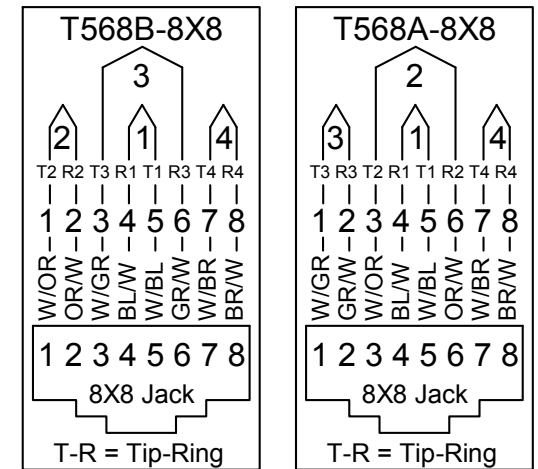

APPLICATIONS:

- ANALOG VOICE / VOIP / IPTV
- 10 / 100 / 1000 BASE-T ETHERNET
- IEEE 802.3 AF / AT PoE

SPECIFICATIONS:

- ANSI / TIA-568-C.2 CATEGORY 5e
- ANSI / TIA-968-A
- IEC 60603-7

MATERIALS:

- JACK HOUSING: UL 94V-0 RATED THERMOPLASTIC MODULAR INTERFACE MATING CONTACT
- MATERIAL: BERYLLIUM COPPER
- PLATING: 50 MICRO-INCH (MIN) HARD GOLD OVER 100 MICRO-INCH (MIN) NICKEL OR APPROVED ALTERNATE PLATING PROCESS
- INSERTIONS / WITHDRAWALS: ≥750
- 110-STYLE IDC TERMINAL
- MATERIAL: PHOSPHOR BRONZE
- PLATING: 100 MICRO-INCH (MIN) MATTE TIN OVER 50 MICRO-INCH (MIN) NICKEL
- WIRE GAUGE RANGE: 22-26 AWG
- INSERTIONS / WITHDRAWALS: ≥200

CODE & COMPLIANCE:

- UL LISTED
- CSA CERTIFIED
- E.U. RoHS DIRECTIVE 2002/95/EC COMPLIANT

"OPTICAL CABLE CORPORATION (OCC) RESERVES THE RIGHT TO REVISE ANY AND ALL DESIGN SPECIFICATIONS."

8 POSITION MODULAR JACK

UMJA5E"XX"V	JACK, UMJ, CAT5E, BEZEL, "COLOR", OCC, VOICE
UMJA5E"XX"L	JACK, UMJ, CAT5E, BEZEL, "COLOR", OCC, LAN
UMJA5E"XX"D	JACK, UMJ, CAT5E, BEZEL, "COLOR", OCC, DATA
UMJA5E"XX"	JACK, UMJ, CAT5E, BEZEL, "COLOR", OCC
UMJA5E	JACK, UMJ, CAT5E, NO BEZEL, OCC
OCC PART NO.	DESCRIPTION