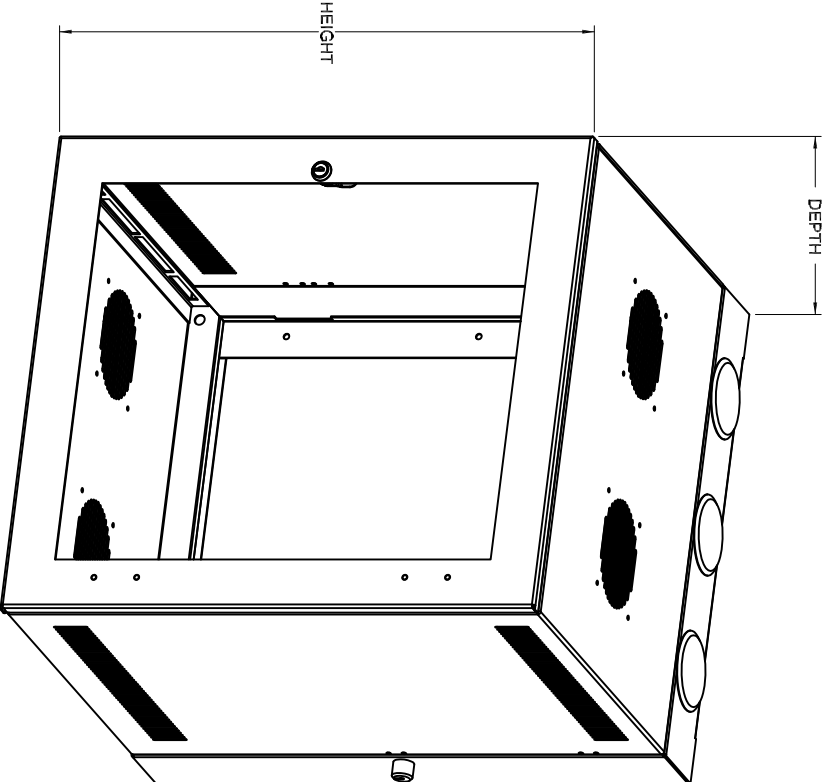

REV#	DATE	BY	CHKD	DESCRIPTION
1	1/27/08	NEW	JY	19" WALL CABINET ASSY

PART NO. WC1228 (SHOWN) SMOKED PLEXI DOOR

UNCONTROLLED COPY

WC PART NO.	HEIGHT	DEPTH	RACK UNITS (RU)	APPROX. LBS	COLOR
19" WALL CABINET (SMOKED PLEXI DOOR)					
WC2438	45"	24"	24 RU	90	BLACK
WC2428	45"	20"	24 RU	80	BLACK
WC2418	45"	16"	24 RU	75	BLACK
WC1838	36"	24"	18 RU	65	BLACK
WC1828	36"	20"	18 RU	65	BLACK
WC1818	36"	16"	18 RU	60	BLACK
WC1238	24"	24"	12 RU	60	BLACK
WC1228	24"	20"	12 RU	58	BLACK
WC1218	24"	16"	12 RU	50	BLACK
WC838	15"	24"	8 RU	45	BLACK
WC828	15"	20"	8 RU	40	BLACK
WC818	15"	16"	8 RU	37	BLACK

AOC
OPTICAL CABLE CORPORATION
4390 Concorde Drive
Reston, VA 20191
Phone: 800-622-7711
Fax: 540-285-0724
www.aocfiber.com

WALL CABINET ASSY,
19" WALL CABINET

REV: A