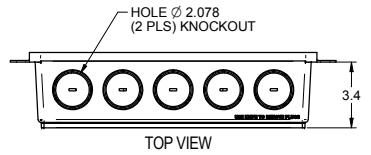

"OPTICAL CABLE CORPORATION (OCC)
RESERVES THE RIGHT TO REVISE ANY
AND ALL DESIGN SPECIFICATIONS."
UNCONTROLLED COPY

DIMENSIONS

- ENCLOSURE: 30.4" X 14.42" X 3.9"
- COVER: 32.9" X 18.5" X .5" THK

MATERIAL

FEATURES

- MOUNTING TABS FOR STANDARD 16" ON-CENTER STUD SPACING
- ENCLOSURES MOUNT FLUSH WITH WALL WHEN USING STANDARD 2x4 STUDS 1/2" DRYWALL
- PLASTIC CONSTRUCTION MINIMIZES WIRELESS SIGNAL DEGRADATION
- VERSATILE PEGBOARD MOUNTING CONFIGURATION
- HINGED VENTED DOORS FOR HEAT DISSIPATION
- OPTIONAL LOCK (PURCHASED SEPERATELY)
- DOORS MAY BE REVERSE MOUNTED FOR LEFT OR RIGHT SWING

OCC PART NUMBER	DESCRIPTION
UNLESS OTHERWISE SPECIFIED DIMENSIONS ARE IN INCHES. TOLERANCES: FRACTIONS $\pm 1/32$ ANGLES $\pm 1/2^\circ$ 3 PLACE DECIMALS $\pm .005$ " 2 PLACE DECIMALS $\pm .01$ "	
MATERIAL: UL94-V0 ABS PLASTIC (ENCLOSURE, DOOR, AND DOOR FRAME)	
FINISH: COLOR: WHITE	
CHECKED J.HOWE	DATE 10/8/20
ENGINEER J.YANIK	DATE 10/8/20
APPROVED J.CALLOWAY	DATE 11/19/20
PREVIOUS DWG	
NEXT DWG	
FILENAME C113515A.dft	SCALE: 1:5 SHEET 1 OF 1