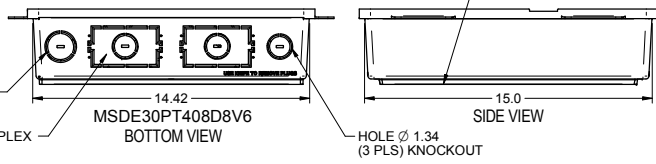

"OPTICAL CABLE CORPORATION (OCC)
RESERVES THE RIGHT TO REVISE ANY
AND ALL DESIGN SPECIFICATIONS."
UNCONTROLLED COPY

DIMENSIONS

- ENCLOSURE: 30.4" X 14.42" X 3.9"
- COVER: 32.9" X 18.5" X .5" THK

MATERIAL

FEATURES

- MOUNTING TABS FOR STANDARD 16" ON-CENTER STUD SPACING
- ENCLOSURES MOUNT FLUSH WITH WALL WHEN USING STANDARD 2x4 STUDS 1/2" DRYWALL
- PLASTIC CONSTRUCTION MINIMIZES WIRELESS SIGNAL DEGRADATION
- VERSATILE PEGBOARD MOUNTING CONFIGURATION
- HINGED VENTED DOORS FOR HEAT DISSIPATION
- OPTIONAL LOCK (PURCHASED SEPERATELY)
- DOORS MAY BE REVERSE MOUNTED FOR LEFT OR RIGHT SWING

OCC PART NUMBER	DESCRIPTION
UNLESS OTHERWISE SPECIFIED DIMENSIONS ARE IN INCHES. TOLERANCES: FRACTIONS $\pm 1/32$ ANGLES $\pm 1/2^\circ$ 3 PLACE DECIMALS $\pm .005$ " 2 PLACE DECIMALS $\pm .01$ "	
MATERIAL: UL94-V0 ABS PLASTIC (ENCLOSURE, DOOR, AND DOOR FRAME)	
FINISH: COLOR: WHITE	
CHECKED J.HOWE	DATE 10/8/20
ENGINEER J.YANIK	DATE 10/8/20
APPROVED J.CALLOWAY	DATE 11/19/20
PREVIOUS DWG	
NEXT DWG	
FILENAME C113515A.dft	SCALE: 1:5 SHEET 1 OF 1