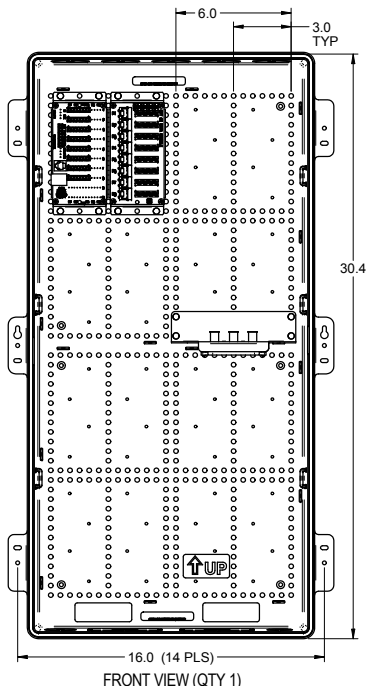

"OPTICAL CABLE CORPORATION (OCC)
RESERVES THE RIGHT TO REVISE ANY
AND ALL DESIGN SPECIFICATIONS."
UNCONTROLLED COPY

DIMENSIONS

- ENCLOSURE: 30.4" X 14.42" X 3.9"
- COVER: 32.9" X 18.5" X .5" THK

MATERIAL

FEATURES

- MOUNTING TABS FOR STANDARD 16" ON-CENTER STUD SPACING
- ENCLOSURES MOUNT FLUSH WITH WALL WHEN USING STANDARD 2x4 STUDS 1/2" DRYWALL
- PLASTIC CONSTRUCTION MINIMIZES WIRELESS SIGNAL DEGRADATION
- VERSATILE PEGBOARD MOUNTING CONFIGURATION
- HINGED VENTED DOORS FOR HEAT DISSIPATION
- OPTIONAL LOCK (PURCHASED SEPERATELY)
- DOORS MAY BE REVERSE MOUNTED FOR LEFT OR RIGHT SWING

MSDE30PT408D8V6	MSDEP30, 8 PORT TELCO, CAT5e, 8 PORT DATA MOD, 6-WAY SPLITTER
MSDE30PT408D8V4	MSDEP30, 8 PORT TELCO, CAT5e, 8 PORT DATA MOD, 4-WAY SPLITTER
MSDE30PT408D8V0	MSDEP30, 8 PORT TELCO, CAT5e, 8 PORT DATA MOD, NO SPLITTER
MSDE30PT406D8V6	MSDEP30, 6 PORT TELCO, CAT5e, 8 PORT DATA MOD, 6-WAY SPLITTER
MSDE30PT406D8V4	MSDEP30, 6 PORT TELCO, CAT5e, 8 PORT DATA MOD, 4-WAY SPLITTER
MSDE30PT406D8V0	MSDEP30, 6 PORT TELCO, CAT5e, 8 PORT DATA MOD, NO SPLITTER
MSDE30PT000D8V6	MSDEP30, NO TELCO, CAT5e, 8 PORT DATA MOD, 6-WAY SPLITTER
MSDE30PT000D8V4	MSDEP30, NO TELCO, CAT5e, 8 PORT DATA MOD, 4-WAY SPLITTER
MSDE30PT000D8V0	MSDEP30, NO TELCO, CAT5e, 8 PORT DATA MOD, NO SPLITTER

OCC PART NUMBER	DESCRIPTION
UNLESS OTHERWISE SPECIFIED DIMENSIONS ARE IN INCHES. TOLERANCES: FRACTIONS $\pm 1/32$ ANGLES $\pm 1/2^\circ$ 3 PLACE DECIMALS $\pm .005$ " 2 PLACE DECIMALS $\pm .01$ "	
MATERIAL: UL94-V0 ABS PLASTIC (ENCLOSURE, DOOR, AND DOOR FRAME)	
FINISH: COLOR: WHITE	
CHECKED J.HOWE	DATE 10/8/20
ENGINEER J.YANIK	DATE 10/8/20
APPROVED J.CALLOWAY	DATE 11/19/20
PREVIOUS DWG	
NEXT DWG	
FILENAME C113515A.dft	SCALE: 1:5 SHEET 1 OF 1