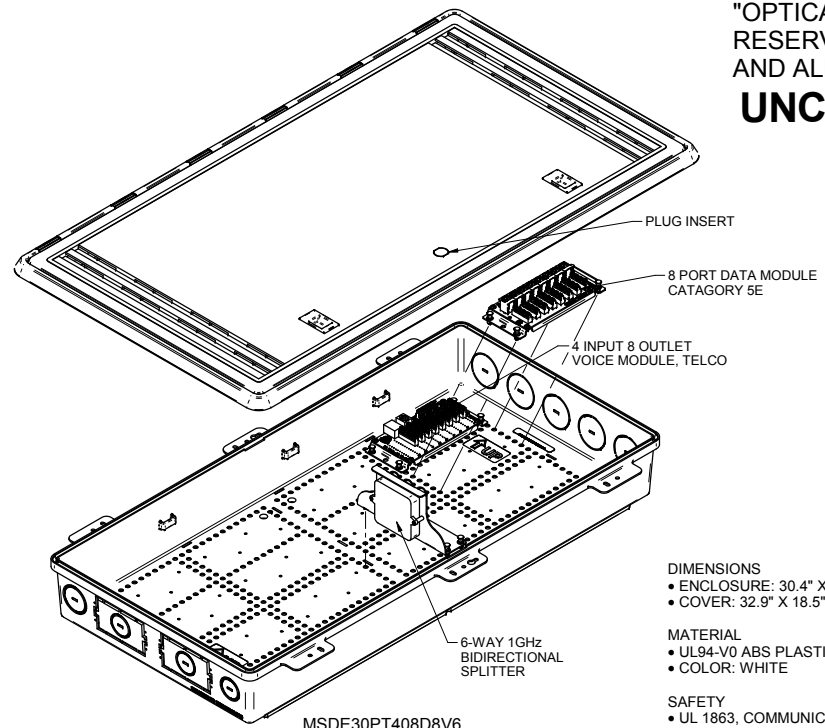

"OPTICAL CABLE CORPORATION (OCC)
RESERVES THE RIGHT TO REVISE ANY
AND ALL DESIGN SPECIFICATIONS."
UNCONTROLLED COPY

DIMENSIONS

- ENCLOSURE: 30.4" X 14.42" X 3.9"
- COVER: 32.9" X 18.5" X .5" THK

MATERIAL

- UL94-V0 ABS PLASTIC CONSTRUCTION
- COLOR: WHITE

SAFETY

- UL 1863, COMMUNICATIONS CIRCUIT ACCESSORIES
- UL 2416, STANDARD FOR AUDIO/VIDEO, INFORMATION AND COMMUNICATION TECHNOLOGY EQUIPMENT CABINETS, ENCLOSURES AND RACK SYSTEMS

FEATURES

- MOUNTING TABS FOR STANDARD 16" ON-CENTER STUD SPACING
- ENCLOSURES MOUNT FLUSH WITH WALL WHEN USING STANDARD 2x4 STUDS 1/2" DRYWALL
- PLASTIC CONSTRUCTION MINIMIZES WIRELESS SIGNAL DEGRADATION
- VERSATILE PEGBOARD MOUNTING CONFIGURATION
- HINGED VENTED DOORS FOR HEAT DISSIPATION
- OPTIONAL LOCK (PURCHASED SEPERATELY)
- DOORS MAY BE REVERSE MOUNTED FOR LEFT OR RIGHT SWING

OCC PART NUMBER	DESCRIPTION
UNLESS OTHERWISE SPECIFIED DIMENSIONS ARE IN INCHES. TOLERANCES: FRACTIONS $\pm 1/32$ ANGLES $\pm 1/2^\circ$ 3 PLACE DECIMALS $\pm .005$ " 2 PLACE DECIMALS $\pm .01$ "	
MATERIAL: UL94-V0 ABS PLASTIC (ENCLOSURE, DOOR, AND DOOR FRAME)	
FINISH: COLOR: WHITE	
CHECKED J.HOWE	DATE 10/8/20
ENGINEER J.YANIK	DATE 10/8/20
APPROVED J.CALLOWAY	DATE 11/19/20
PREVIOUS DWG	
NEXT DWG	
FILENAME C113515A.dft	SCALE: 1:5 SHEET 1 OF 1