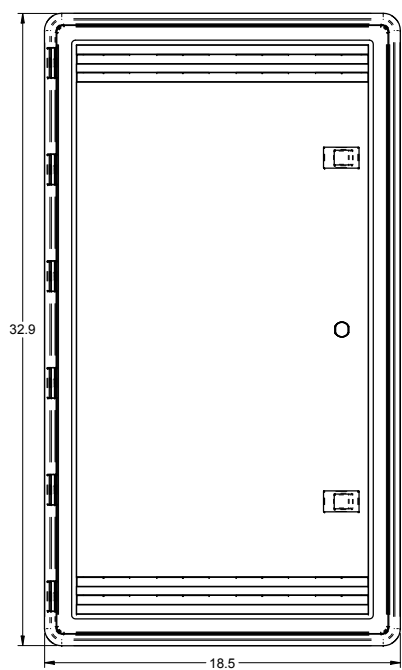

"OPTICAL CABLE CORPORATION (OCC)
RESERVES THE RIGHT TO REVISE ANY
AND ALL DESIGN SPECIFICATIONS."
UNCONTROLLED COPY

DIMENSIONS

- ENCLOSURE: 30.4" X 14.42" X 3.9"
- COVER: 32.9" X 18.5" X .5" THK

MATERIAL

- UL94-V0 ABS PLASTIC CONSTRUCTION
- COLOR: WHITE

SAFETY

- UL 1863, COMMUNICATIONS CIRCUIT ACCESSORIES
- UL 2416, STANDARD FOR AUDIO/VIDEO, INFORMATION AND COMMUNICATION TECHNOLOGY EQUIPMENT CABINETS, ENCLOSURES AND RACK SYSTEMS

FEATURES

- MOUNTING TABS FOR STANDARD 16" ON-CENTER STUD SPACING
- ENCLOSURES MOUNT FLUSH WITH WALL WHEN USING STANDARD 2x4 STUDS 1/2" DRYWALL
- PLASTIC CONSTRUCTION MINIMIZES WIRELESS SIGNAL DEGRADATION
- VERSATILE PEGBOARD MOUNTING CONFIGURATION
- HINGED VENTED DOORS FOR HEAT DISSIPATION
- OPTIONAL LOCK (PURCHASED SEPERATELY)
- DOORS MAY BE REVERSE MOUNTED FOR LEFT OR RIGHT SWING

OCC PART NUMBER	DESCRIPTION
UNLESS OTHERWISE SPECIFIED DIMENSIONS ARE IN INCHES. TOLERANCES: FRACTIONS $\pm 1/32$ ANGLES $\pm 1/2^\circ$ 3 PLACE DECIMALS $\pm .005$ " 2 PLACE DECIMALS $\pm .01$ "	
MATERIAL: UL94-V0 ABS PLASTIC (ENCLOSURE, DOOR, AND DOOR FRAME)	
FINISH: COLOR: WHITE	
CHECKED J.HOWE	DATE 10/8/20
ENGINEER J.YANIK	DATE 10/8/20
APPROVED J.CALLOWAY	DATE 11/19/20
PREVIOUS DWG	
NEXT DWG	
FILENAME C113515A.dft	SCALE: 1:5 SHEET 1 OF 1