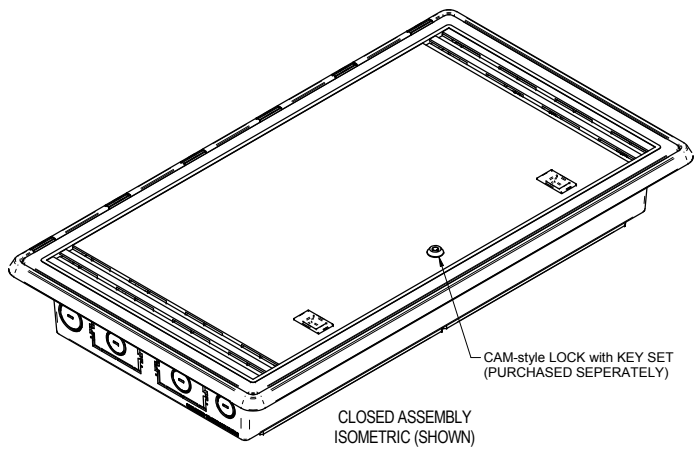

"OPTICAL CABLE CORPORATION (OCC)
RESERVES THE RIGHT TO REVISE ANY
AND ALL DESIGN SPECIFICATIONS."
UNCONTROLLED COPY

DIMENSIONS

- ENCLOSURE: 30.4" X 14.42" X 3.9"
- COVER: 32.9" X 18.5" X .5" THK

MATERIAL

FEATURES

- MOUNTING TABS FOR STANDARD 16" ON-CENTER STUD SPACING
- ENCLOSURES MOUNT FLUSH WITH WALL WHEN USING STANDARD 2x4 STUDS 1/2" DRYWALL
- PLASTIC CONSTRUCTION MINIMIZES WIRELESS SIGNAL DEGRADATION
- VERSATILE PEGBOARD MOUNTING CONFIGURATION
- HINGED VENTED DOORS FOR HEAT DISSIPATION
- OPTIONAL LOCK (PURCHASED SEPERATELY)
- DOORS MAY BE REVERSE MOUNTED FOR LEFT OR RIGHT SWING